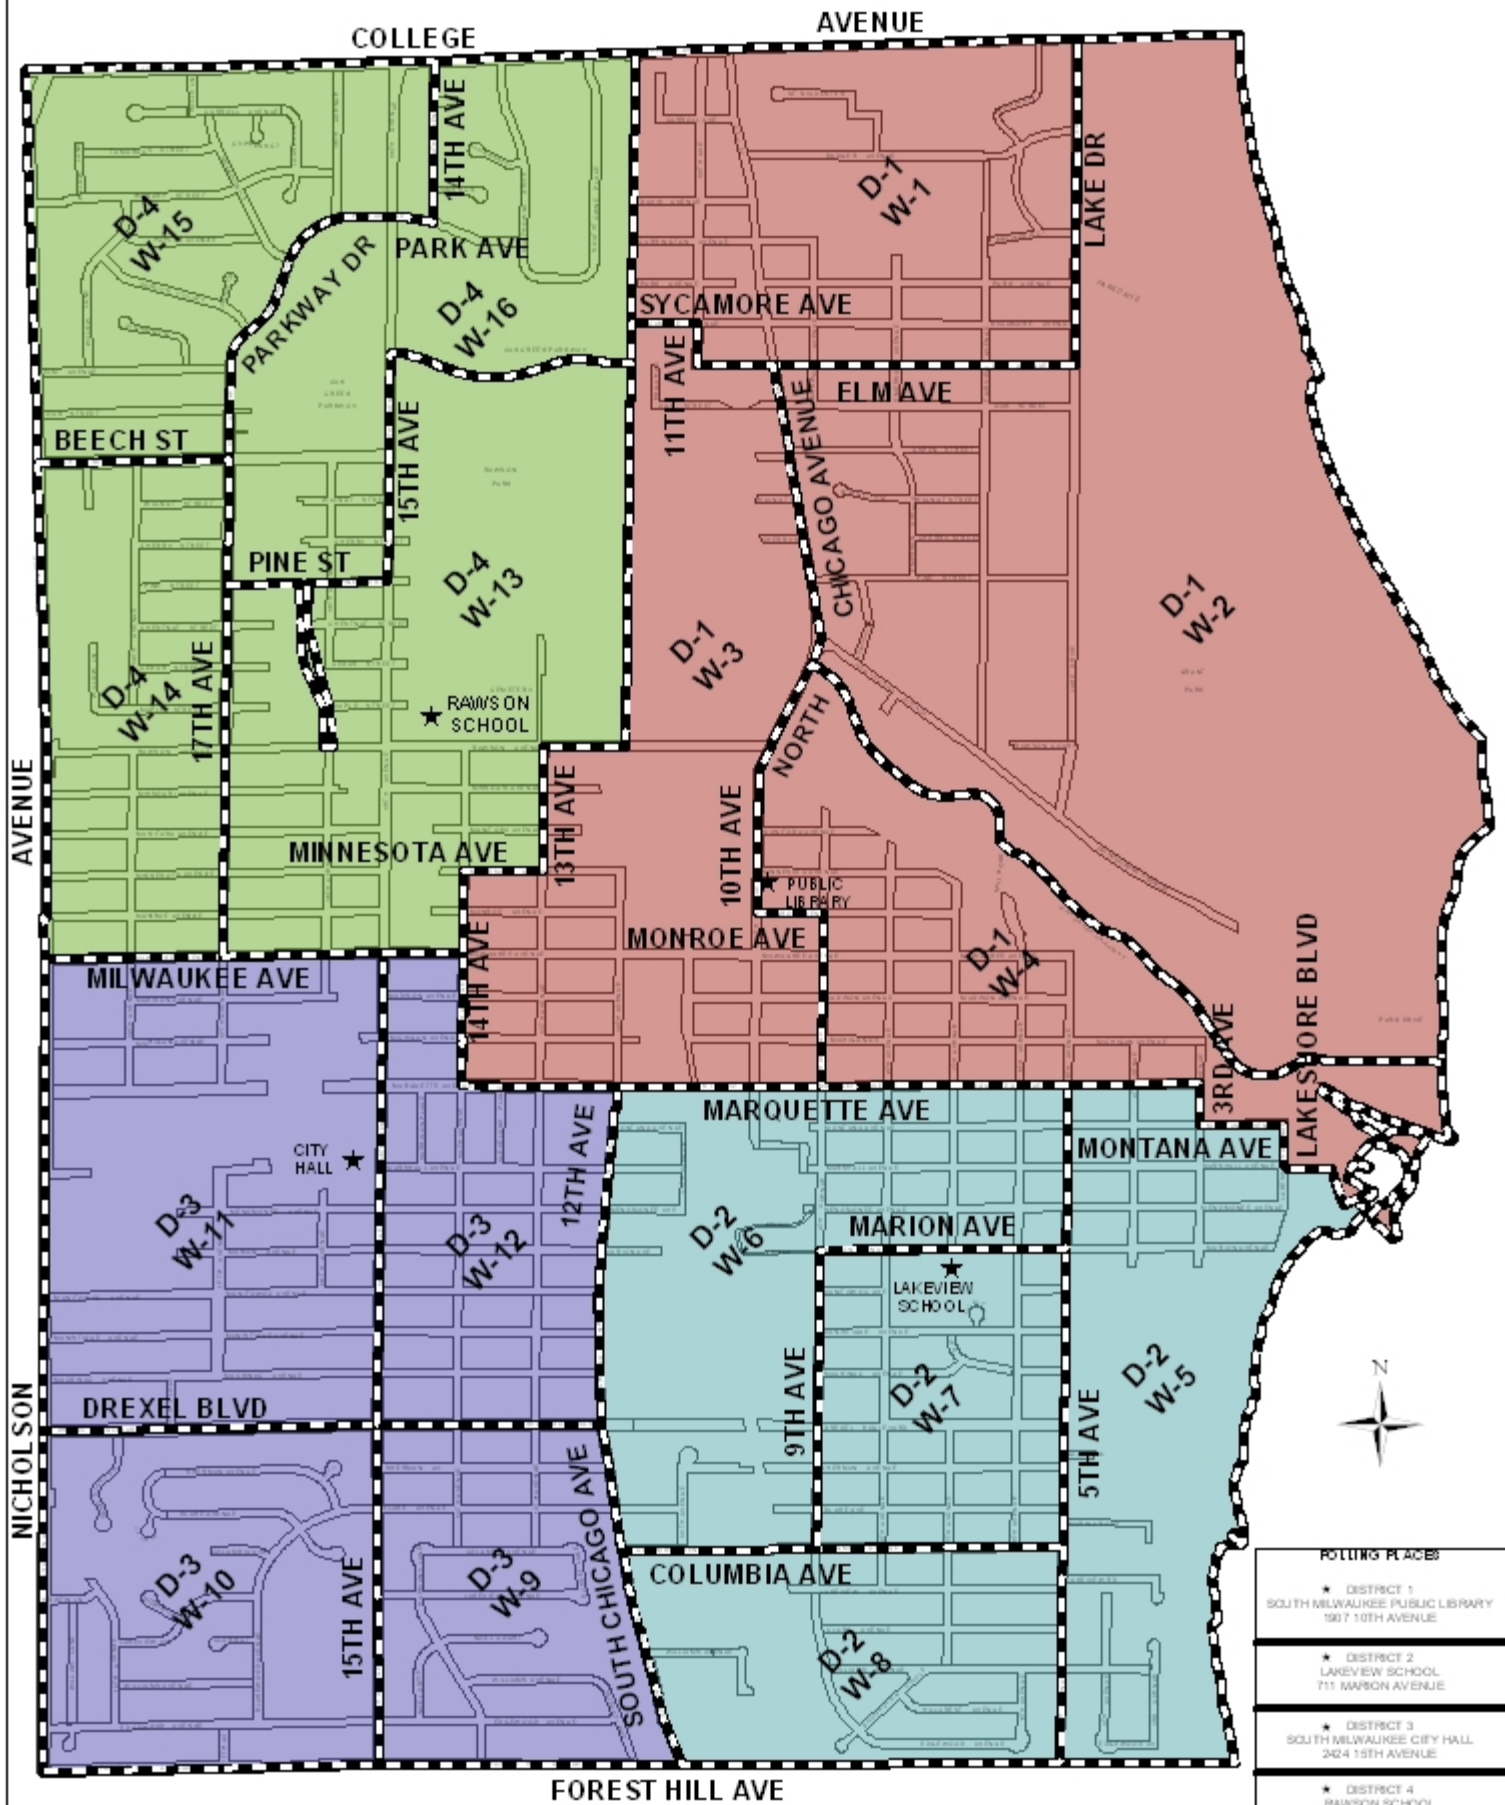

SOUTH MILWAUKEE VOTING DISTRICTS

ROLLING PLACES	
★	DISTRICT 1 SOUTH MILWAUKEE PUBLIC LIBRARY 1907 10TH AVENUE
★	DISTRICT 2 LAKEVIEW SCHOOL 711 MARION AVENUE
★	DISTRICT 3 SOUTH MILWAUKEE CITY HALL 2424 15TH AVENUE
★	DISTRICT 4 RAWSON SCHOOL 1410 RAWSON AVENUE